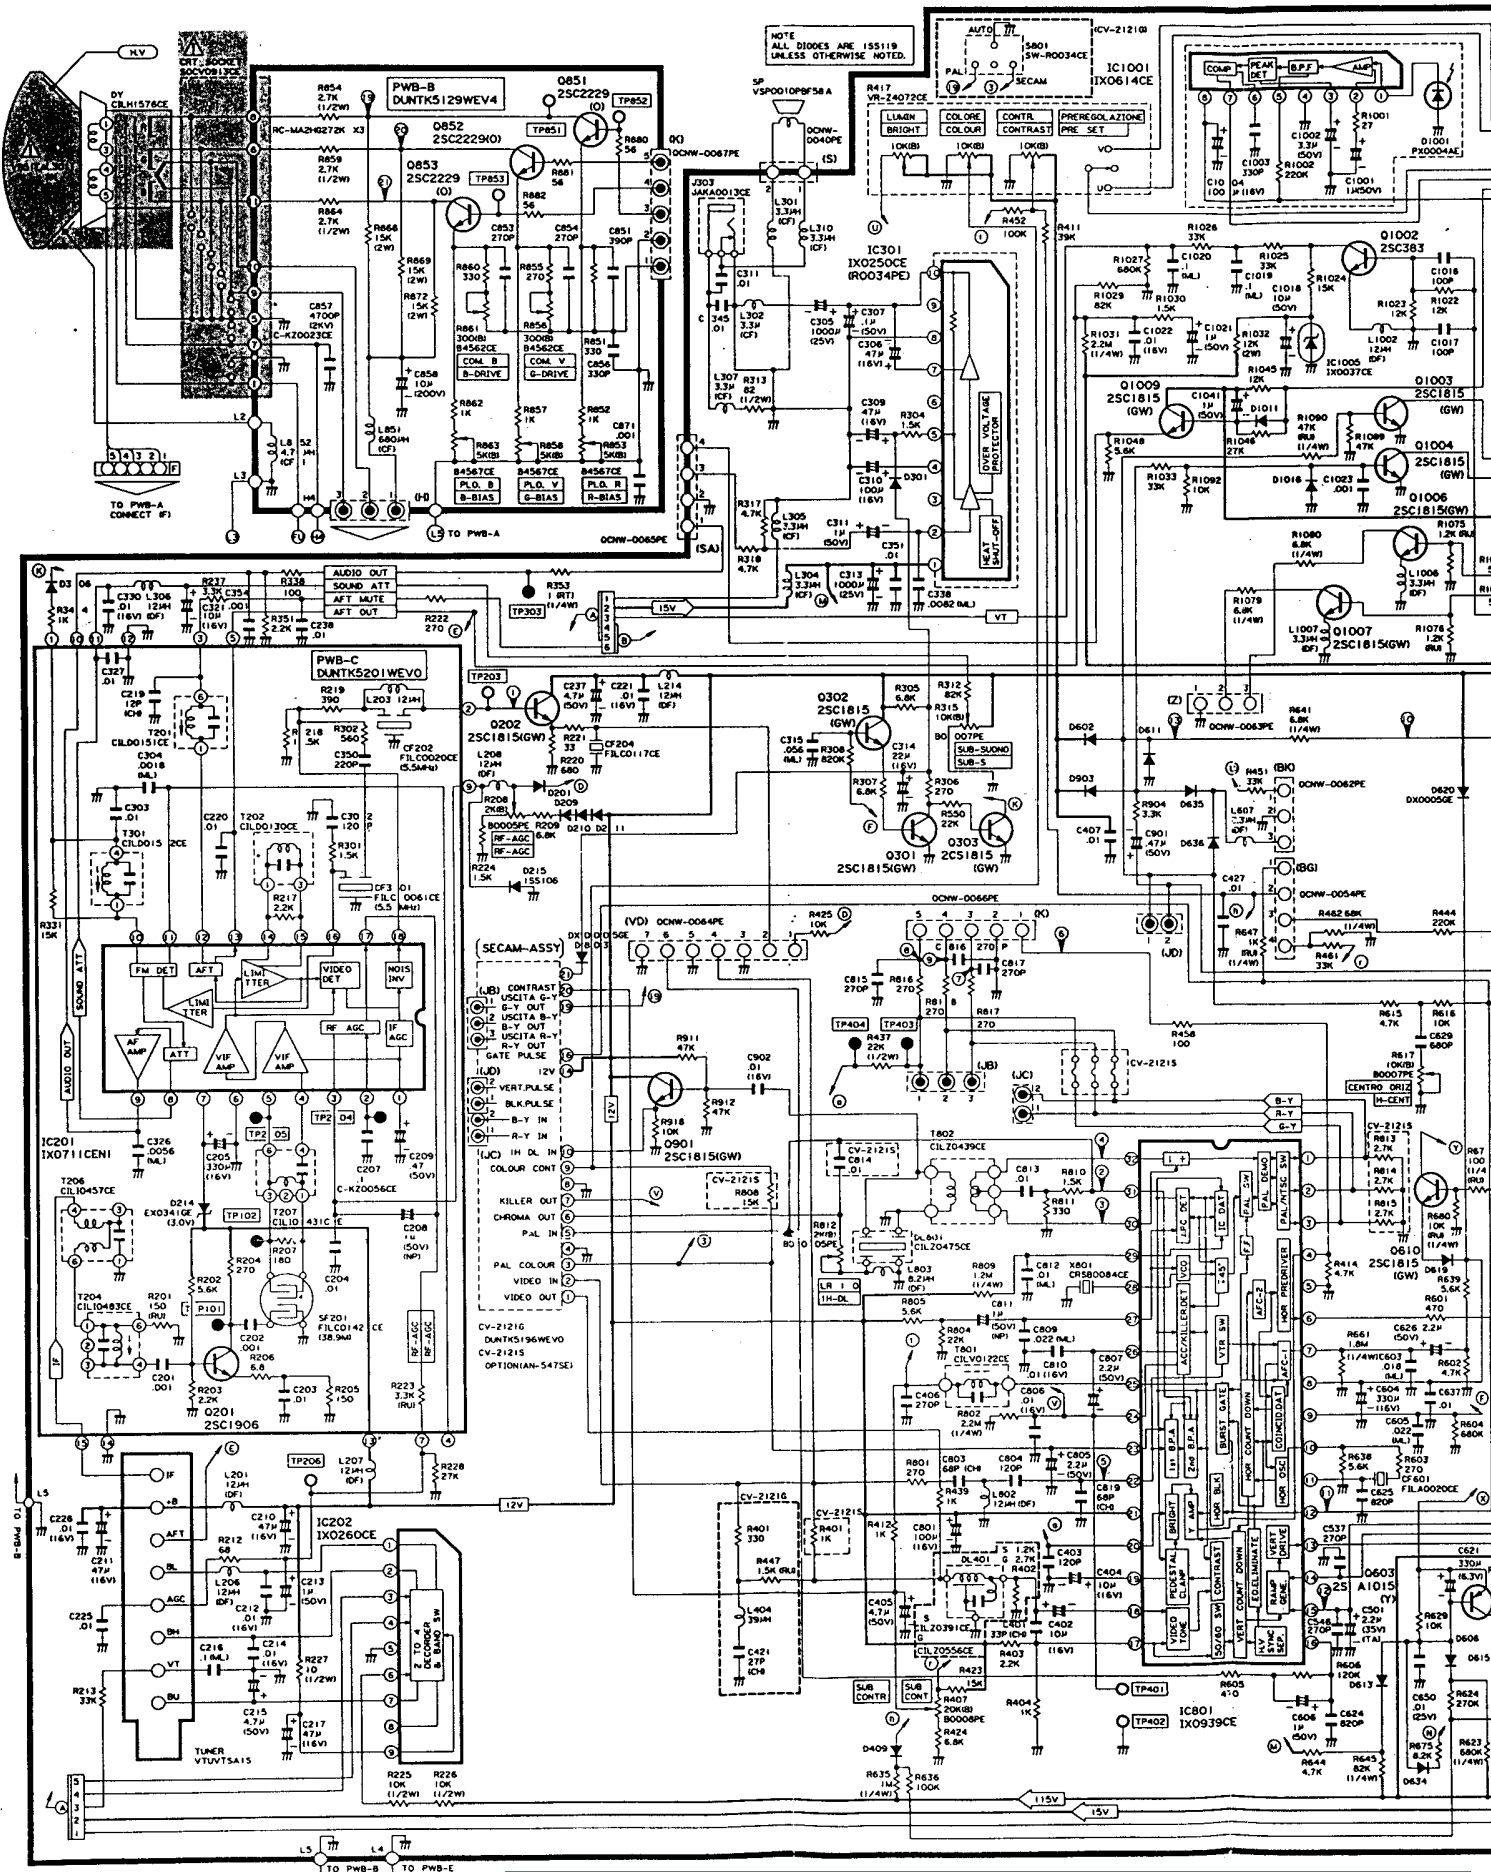

SHARP COLOUR TELEVISION MODEL CV-21210

DIAGRAMMA SCHEMATICO DEL TELEVISIONE

ION MODEL CV-2121S1/G1 SCHEMATIC DIAGRAM EMATICO DEL TELEVISORE A COLORI CV-2121S1/G1