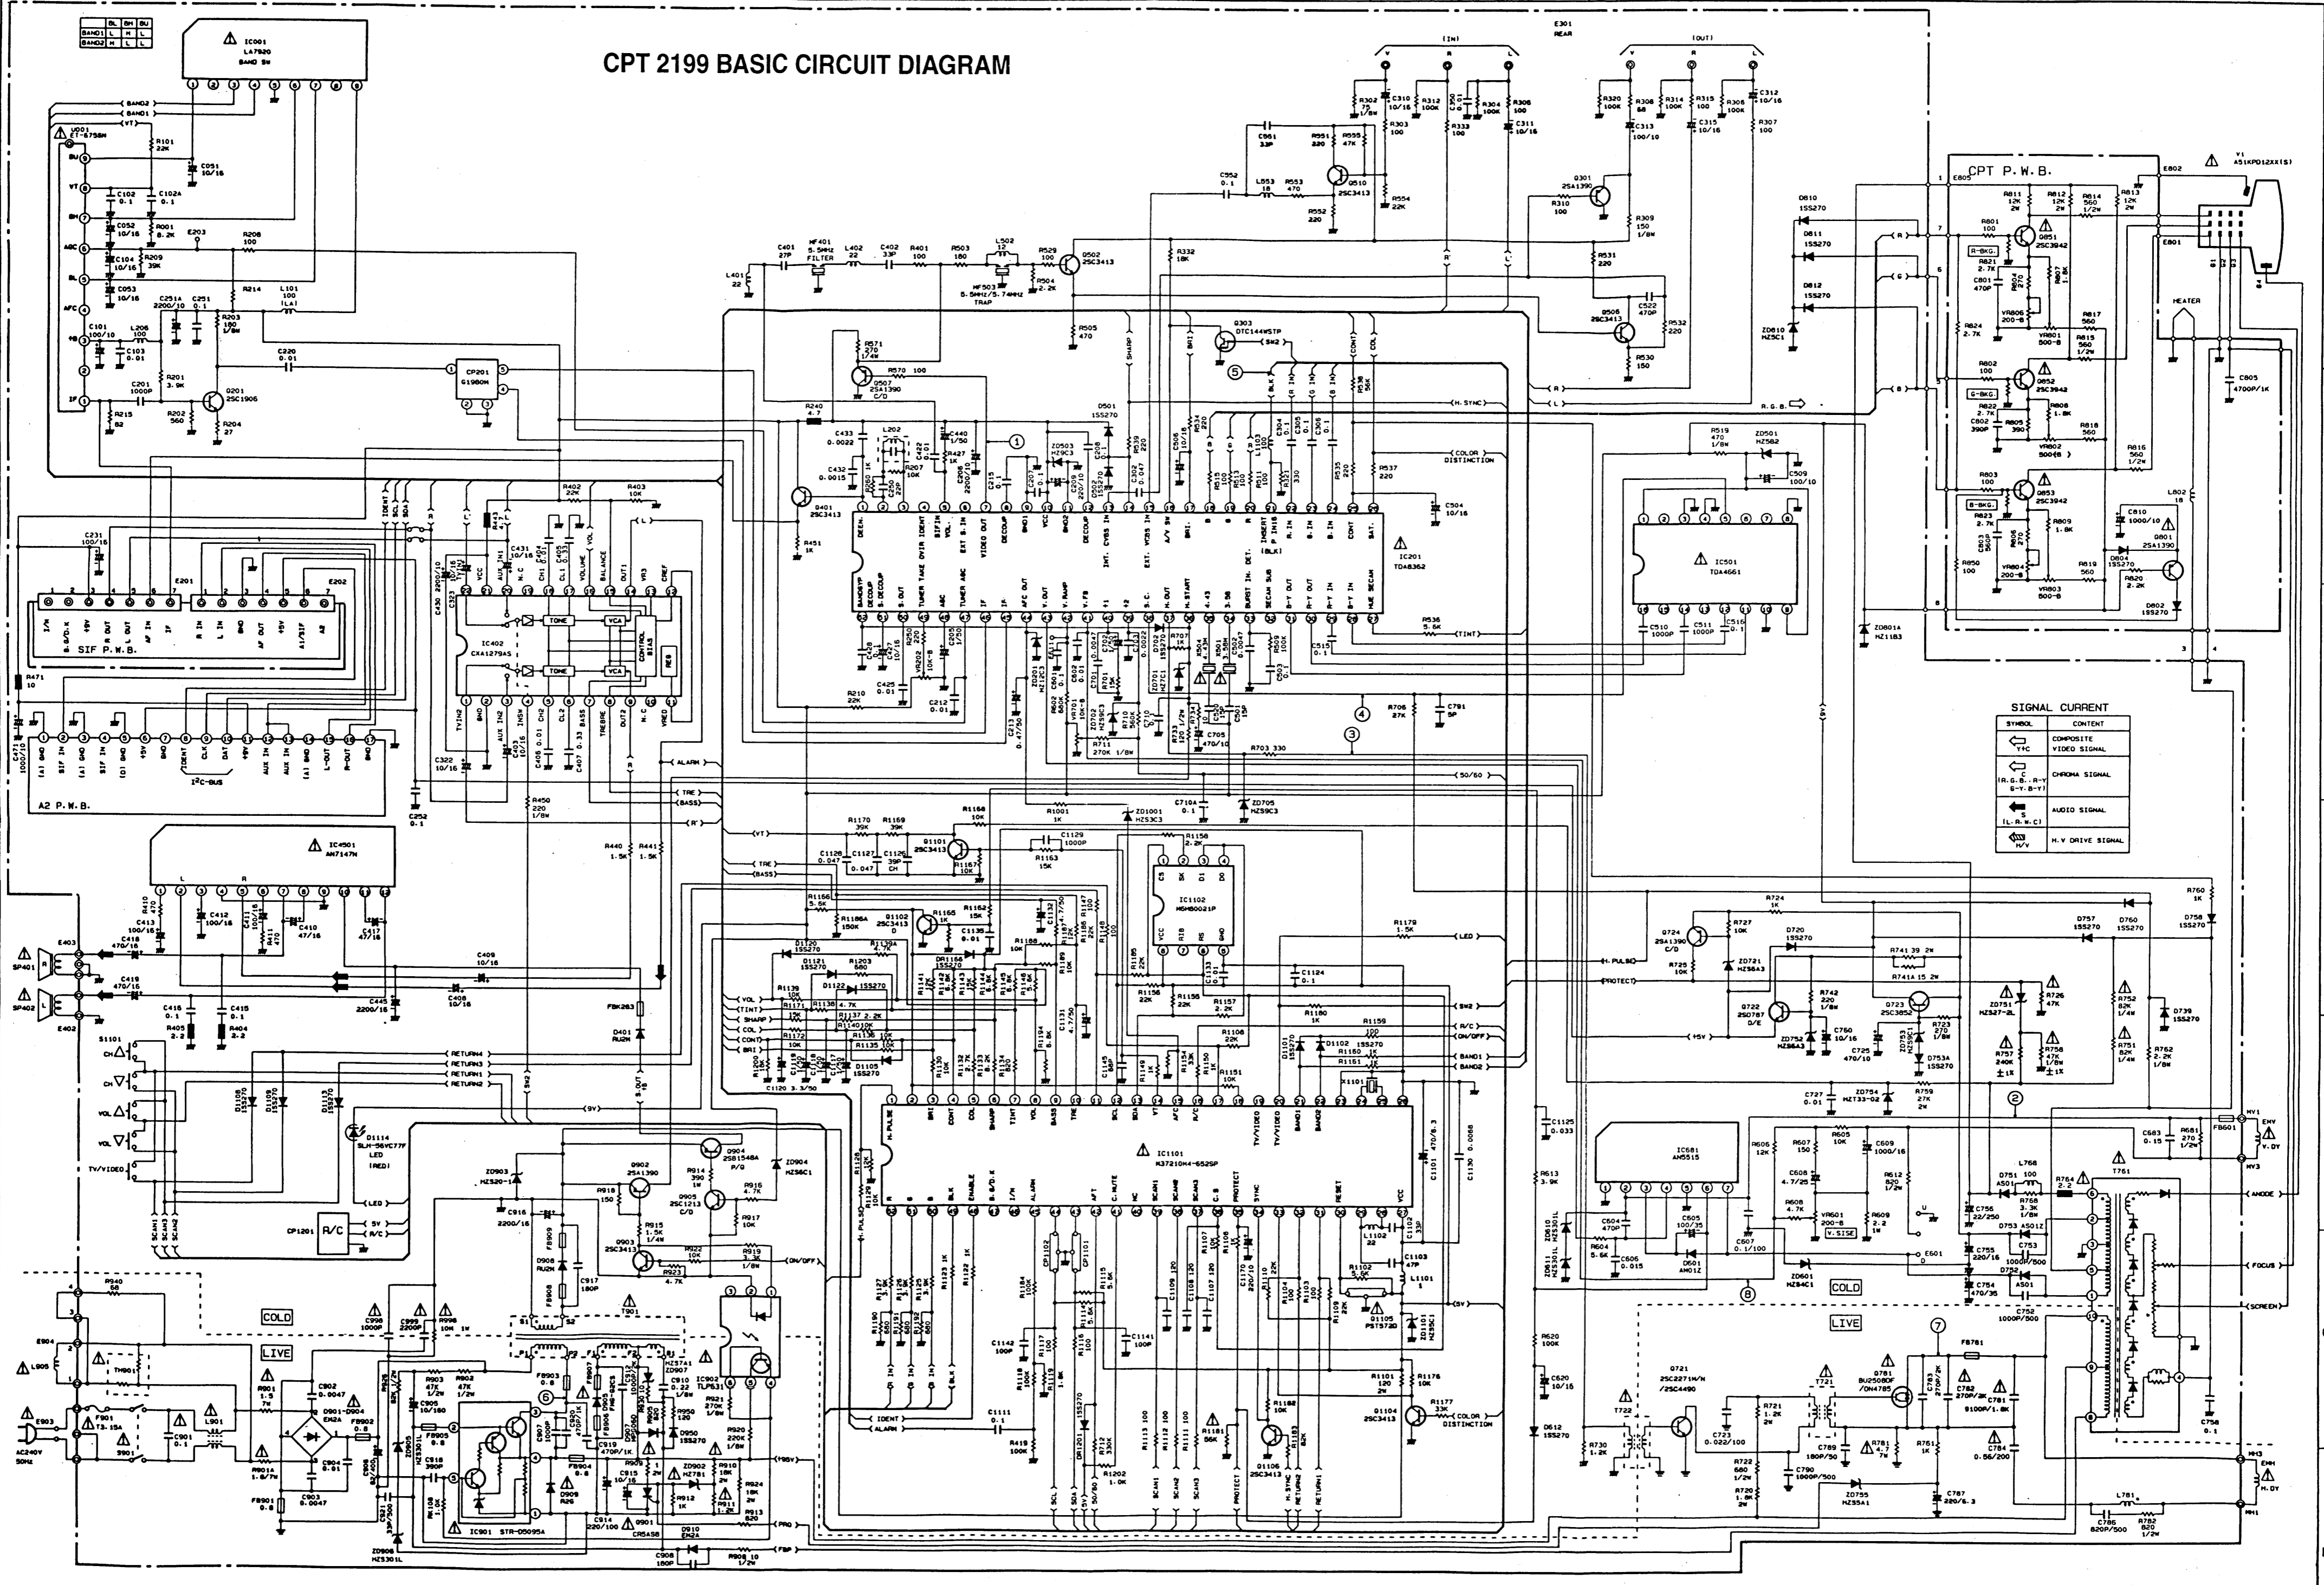

CPT 2199 BASIC CIRCUIT DIAGRAM

SIGNAL CURRENT

SYMBOL	CONTENT
\leftarrow Y/C	COMPOSITE VIDEO SIGNAL
\leftarrow C	CHROMA SIGNAL
\leftarrow R-Y, B-Y, G-Y	AUDIO SIGNAL
\leftarrow S (L-R, W-C)	H.V. DRIVE SIGNAL